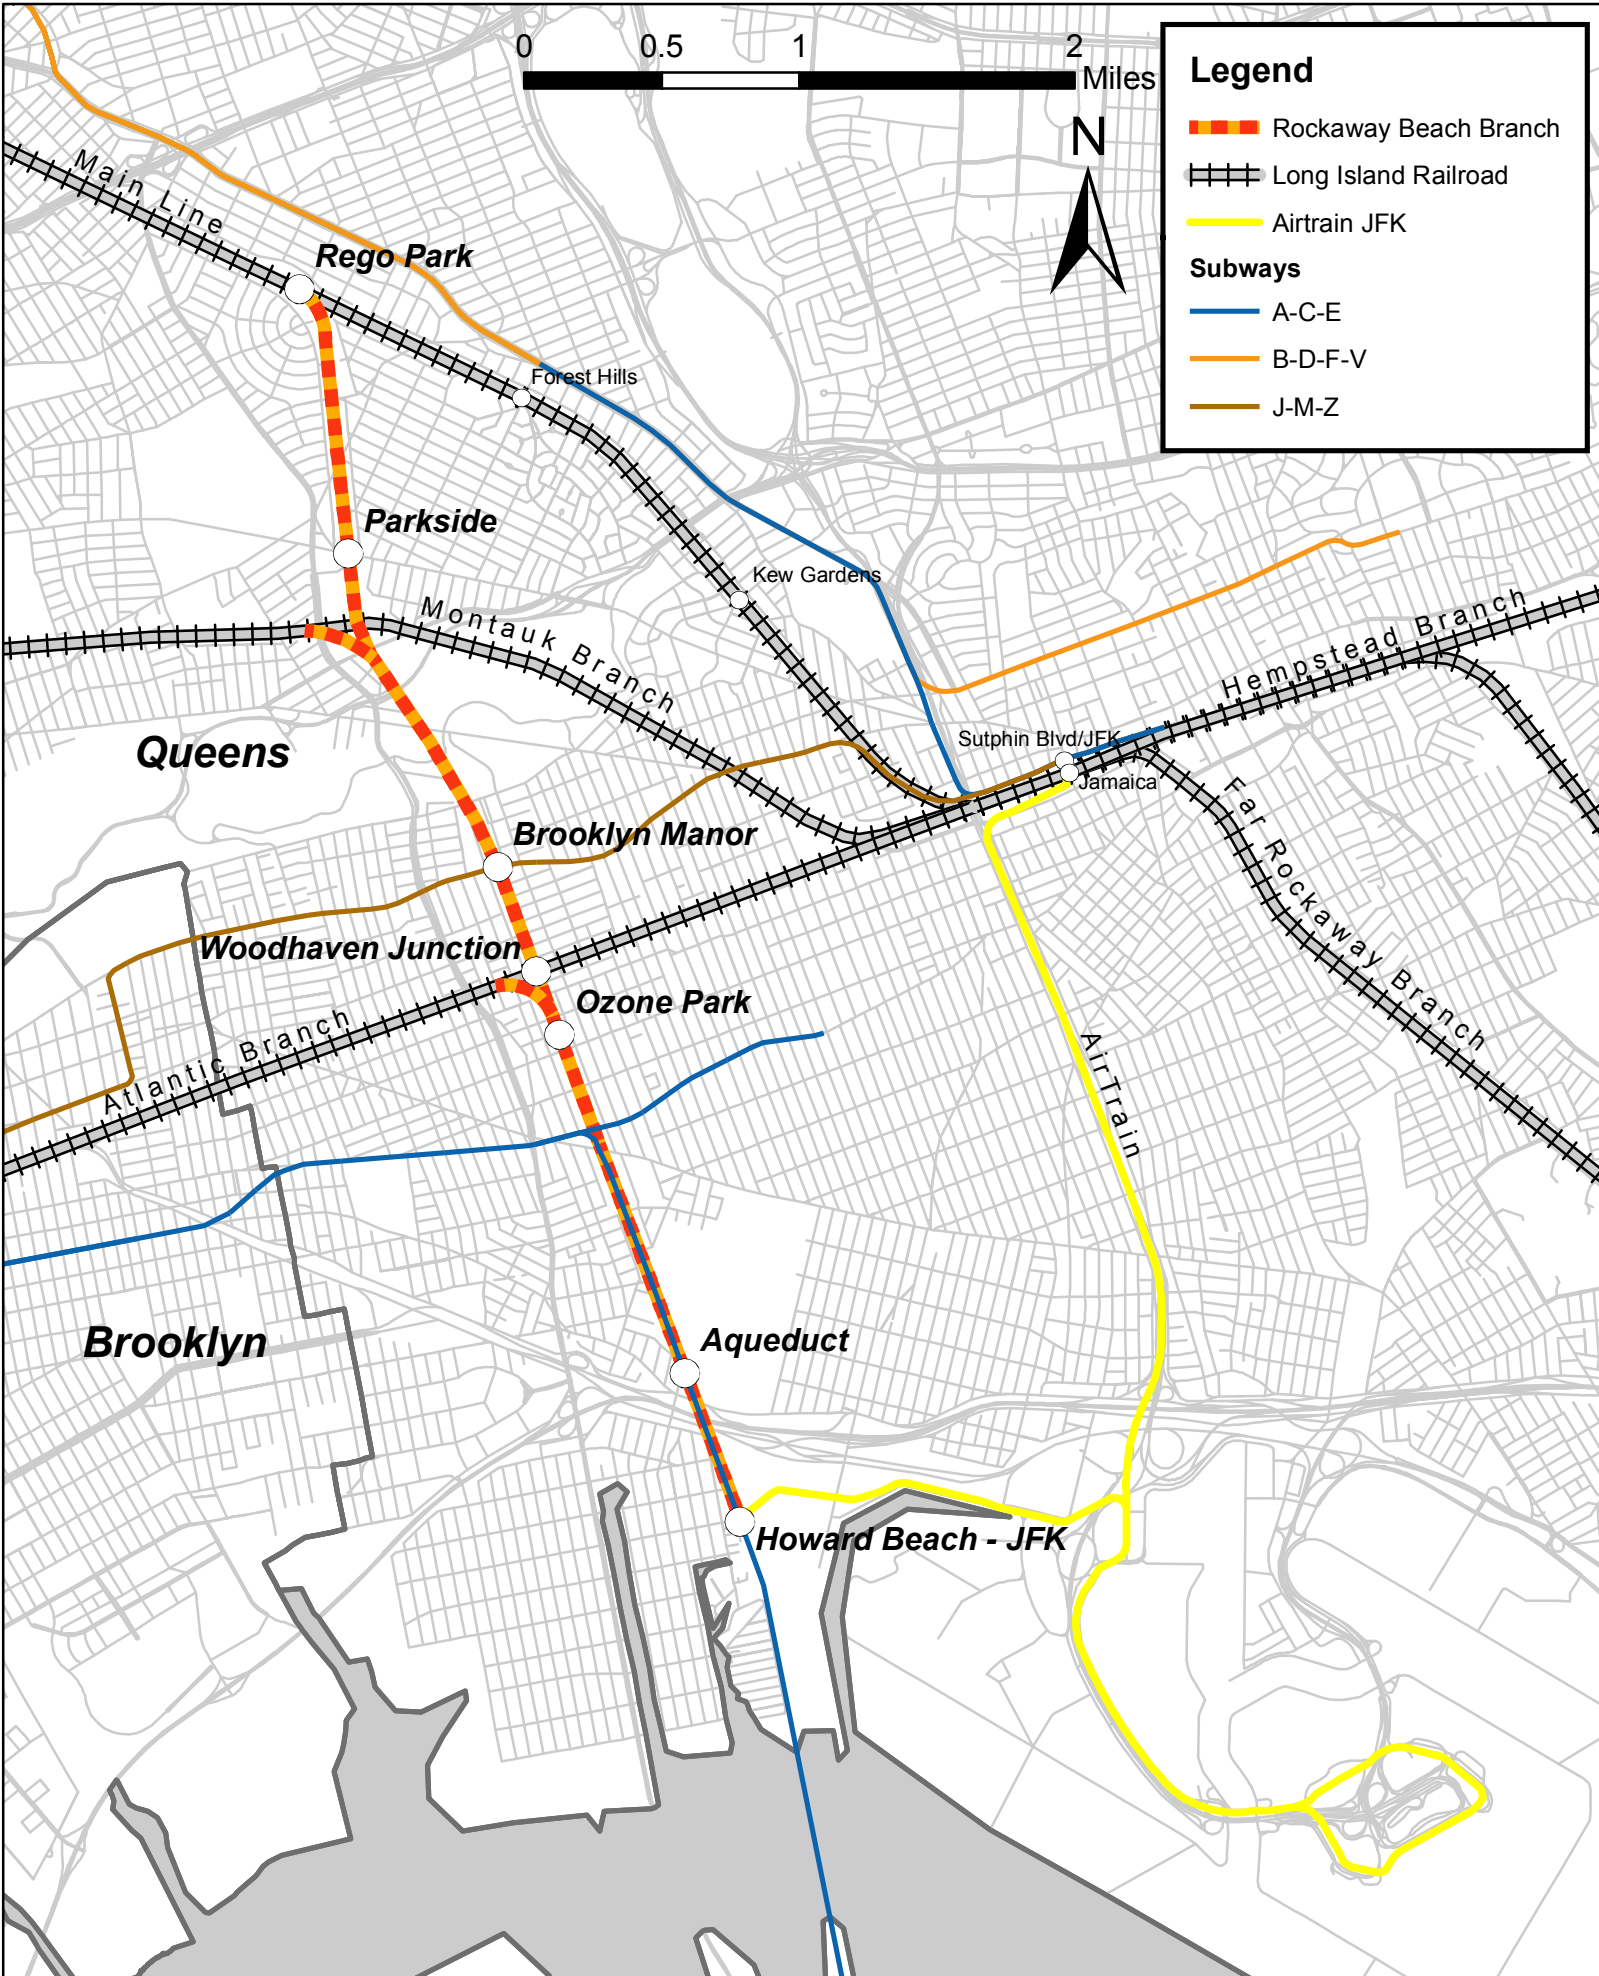

# Rockaway Beach Branch - LIRR Howard Beach Alignment

0 0.5 1 2 Miles

**Legend**

- Rockaway Beach Branch
- Long Island Railroad
- Airtrain JFK
- Subways**
- A-C-E
- B-D-F-V
- J-M-Z

Main Line

Rego Park

Forest Hills

Parkside

Kew Gardens

Montauk Branch

Hempstead Branch

Queens

Brooklyn Manor

Sutphin Blvd/JFK

Jamaica

Far Rockaway Branch

Woodhaven Junction

Ozone Park

Atlantic Branch

Airtrain

Brooklyn

Aqueduct

Howard Beach - JFK